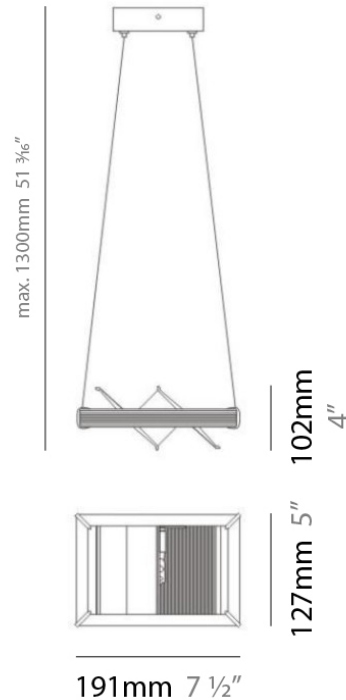

LOFT SUSPENSION

D91007

GENERAL

Series: Loft
Brand: Milan
Division: Design
Mounting Type: Suspension
Mounting Location: Ceiling
Subcategory: Pendant

PHYSICAL

Shape: Abstract
Length (mm): 191
Length (in): 7 1/2
Width (mm): 191
Width (in): 7 1/2
Height (mm): 1300
Height (in): 51.0
Max. Overall Height (mm): 1295
Max. Overall Height (in): 51.0
Light Distribution: Direct / Indirect
Weight (kg): 1.63
Weight (lbs): 3.60
Diffuser: Glass - Opal
Fixture Material: Metal

ELECTRICAL

Number of Lamps: 1
Lamp Type: LED Retrofit
Lamp Shape: T4
Bulb Included: Bulb Not Included
Total Output Wattage (W): 13
Max. Wattage Per Lamp (W): 13
Lamp Base: G9
Input Voltage (V): 120

LED

OPTICAL

RATINGS AND CERTIFICATIONS

Certified By: CSA Certified to UL and CSA Standards
IP rating: IP20

PROJECT
TYPE
NOTES
QUANTITY
DATE