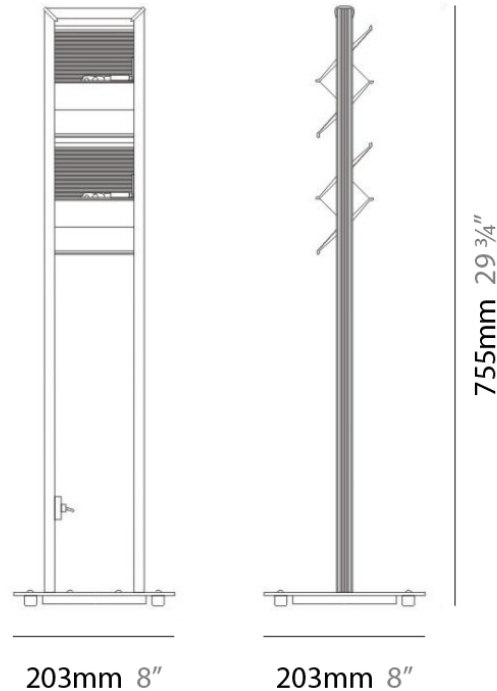

PROJECT
TYPE
NOTES
QUANTITY
DATE

LOFT PORTABLE

D94011

GENERAL

Series: Loft
Brand: Milan
Division: Design
Mounting Type: Portable
Mounting Location: Floor
Subcategory: Floor

PHYSICAL

Shape: Abstract
Diameter (mm): 203
Diameter (in): 8
Length (mm): 203
Length (in): 8
Height (mm): 755
Height (in): 29 3/4
Light Distribution: Indirect
Weight (kg): 4.504
Weight (lbs): 9.92
Fixture Material: Metal

ELECTRICAL

Number of Lamps: 2
Lamp Type: LED Retrofit / Halogen
Lamp Shape: T4
Bulb Included: Bulb Not Included
Total Output Wattage (W): 16 / 70
Max. Wattage Per Lamp (W): 8 / 35
Lamp Base: G9
Input Voltage (V): 120

LED

OPTICAL

RATINGS AND CERTIFICATIONS

Certified By: CSA Certified to UL and CSA Standards
IP rating: IP20