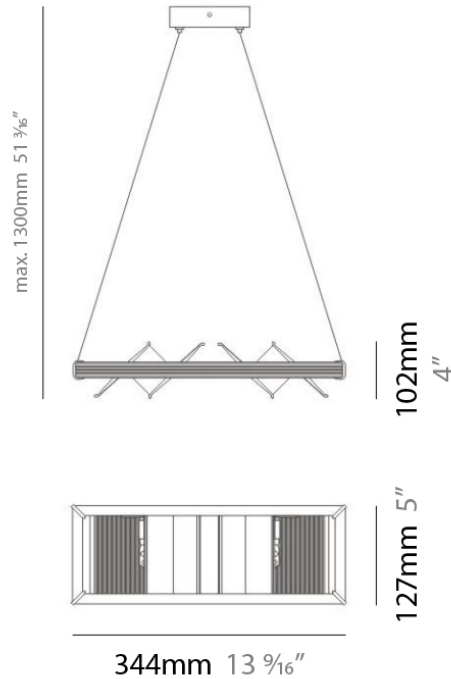

PROJECT	
TYPE	
NOTES	
QUANTITY	
DATE	

LOFT SUSPENSION

D91006

GENERAL

Series: Loft
Brand: Milan
Division: Design
Mounting Type: Suspension
Mounting Location: Ceiling
Subcategory: Pendant

PHYSICAL

Shape: Abstract
Length (mm): 344
Length (in): 13 ½
Width (mm): 127
Width (in): 5
Height (mm): 1300
Height (in): 51
Max. Overall Height (mm): 1295
Max. Overall Height (in): 51
Light Distribution: Direct / Indirect
Weight (kg): 1.63
Weight (lbs): 3.6
Diffuser: Glass - Opal
Fixture Material: Metal

ELECTRICAL

Number of Lamps: 2
Lamp Type: LED Retrofit
Lamp Shape: T4
Bulb Included: Bulb Not Included
Total Output Wattage (W): 6
Max. Wattage Per Lamp (W): 3
Lamp Base: G9
Input Voltage (V): 120

LED

OPTICAL

RATINGS AND CERTIFICATIONS

Certified By: CSA Certified to UL and CSA Standards
IP rating: IP20