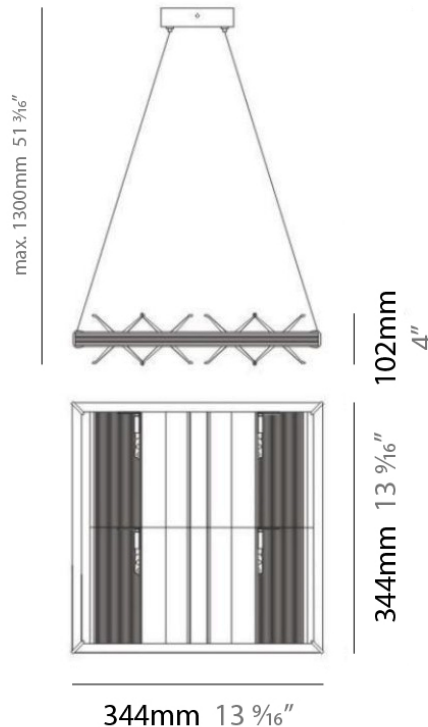

PROJECT	
TYPE	
NOTES	
QUANTITY	
DATE	

LOFT SUSPENSION

D91005

GENERAL

Series: Loft
Brand: Milan
Division: Design
Mounting Type: Suspension
Mounting Location: Ceiling
Subcategory: Pendant

PHYSICAL

Shape: Abstract
Length (mm): 344
Length (in): 13 1/2
Width (mm): 127
Width (in): 5
Height (mm): 1300
Height (in): 51
Max. Overall Height (mm): 1295
Max. Overall Height (in): 51
Light Distribution: Direct / Indirect
Weight (kg): 3.27
Weight (lbs): 7.2
Diffuser: Glass - Opal
Fixture Material: Metal

ELECTRICAL

Number of Lamps: 4
Lamp Type: LED Retrofit
Lamp Shape: T4
Bulb Included: Bulb Not Included
Total Output Wattage (W): 12
Max. Wattage Per Lamp (W): 3
Lamp Base: G9
Input Voltage (V): 120

LED

OPTICAL

RATINGS AND CERTIFICATIONS

Certified By: CSA Certified to UL and CSA Standards
IP rating: IP20